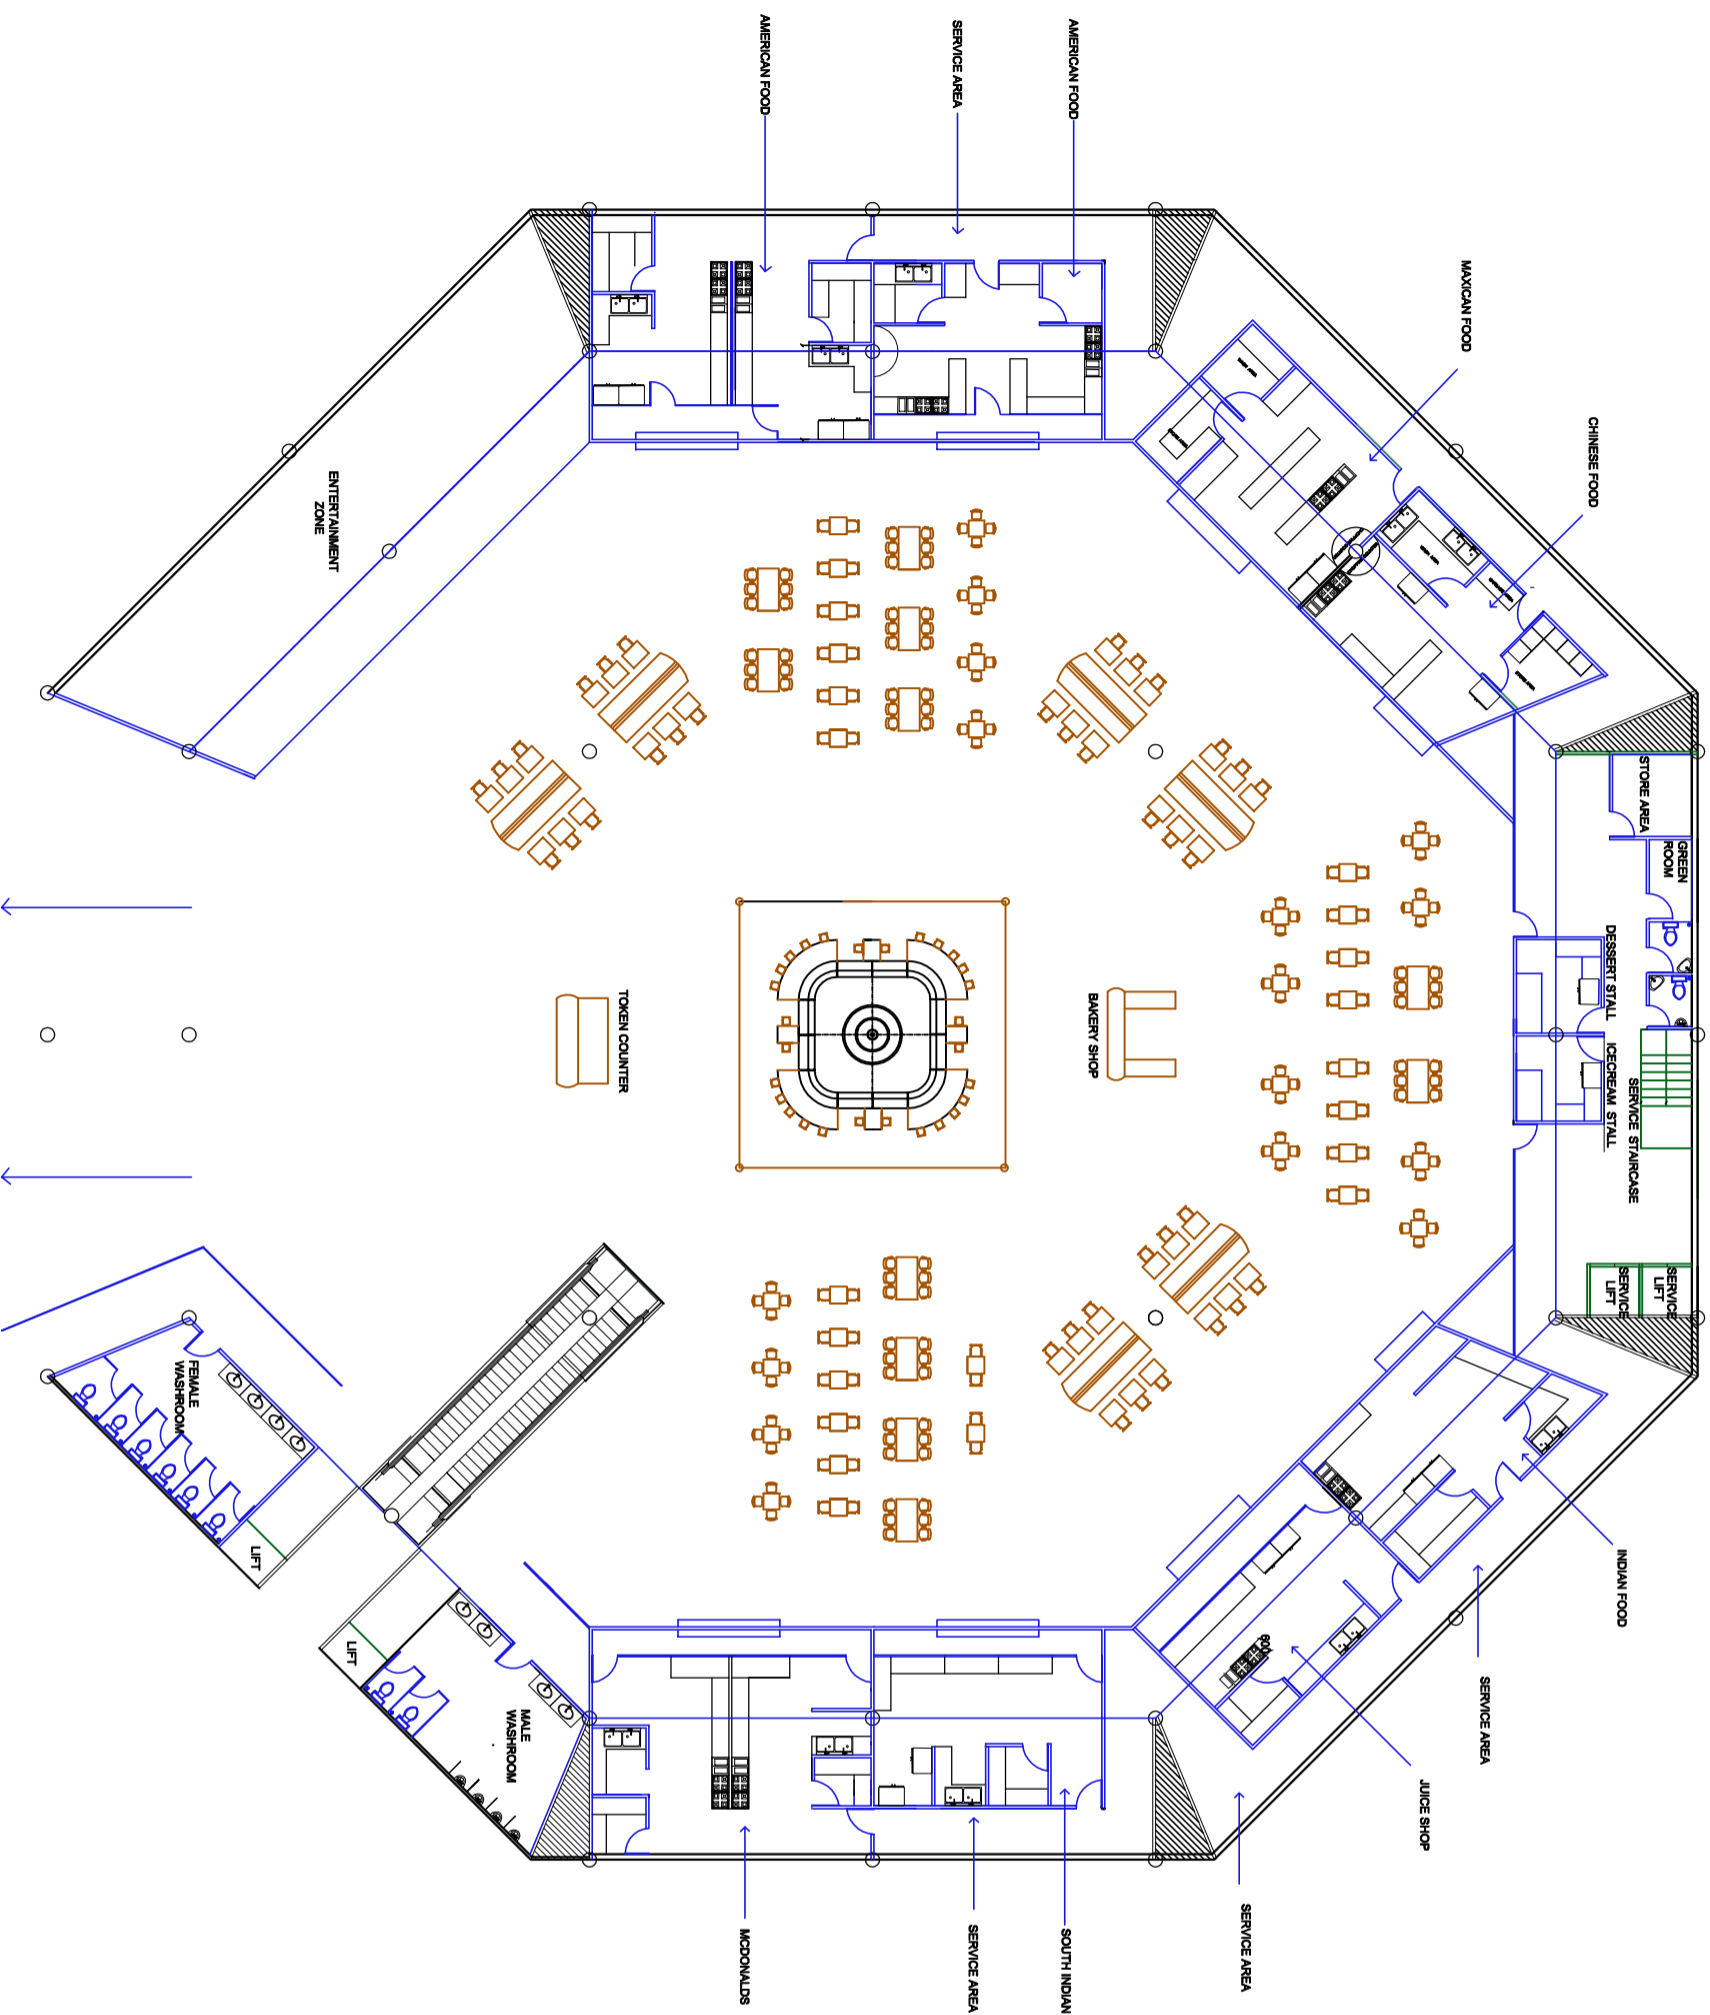

# FURNITURE LAYOUT

## LEGEND

SYMBOL	NAME	SIZE
	COLUMN	500 DIA.
	DUCT	
	BEAM	300 MM
	WALL	100 MM THICKNESS
	FLUSH DOOR	900 WIDTH
	BOUNDARY WALL	200 MM THICKNESS

SCALE - 1:75

CINEMA ENTRANCE

SUNANDA PATIL

SEM V YEAR III

SPECIALIZED INTERIOR DESIGN